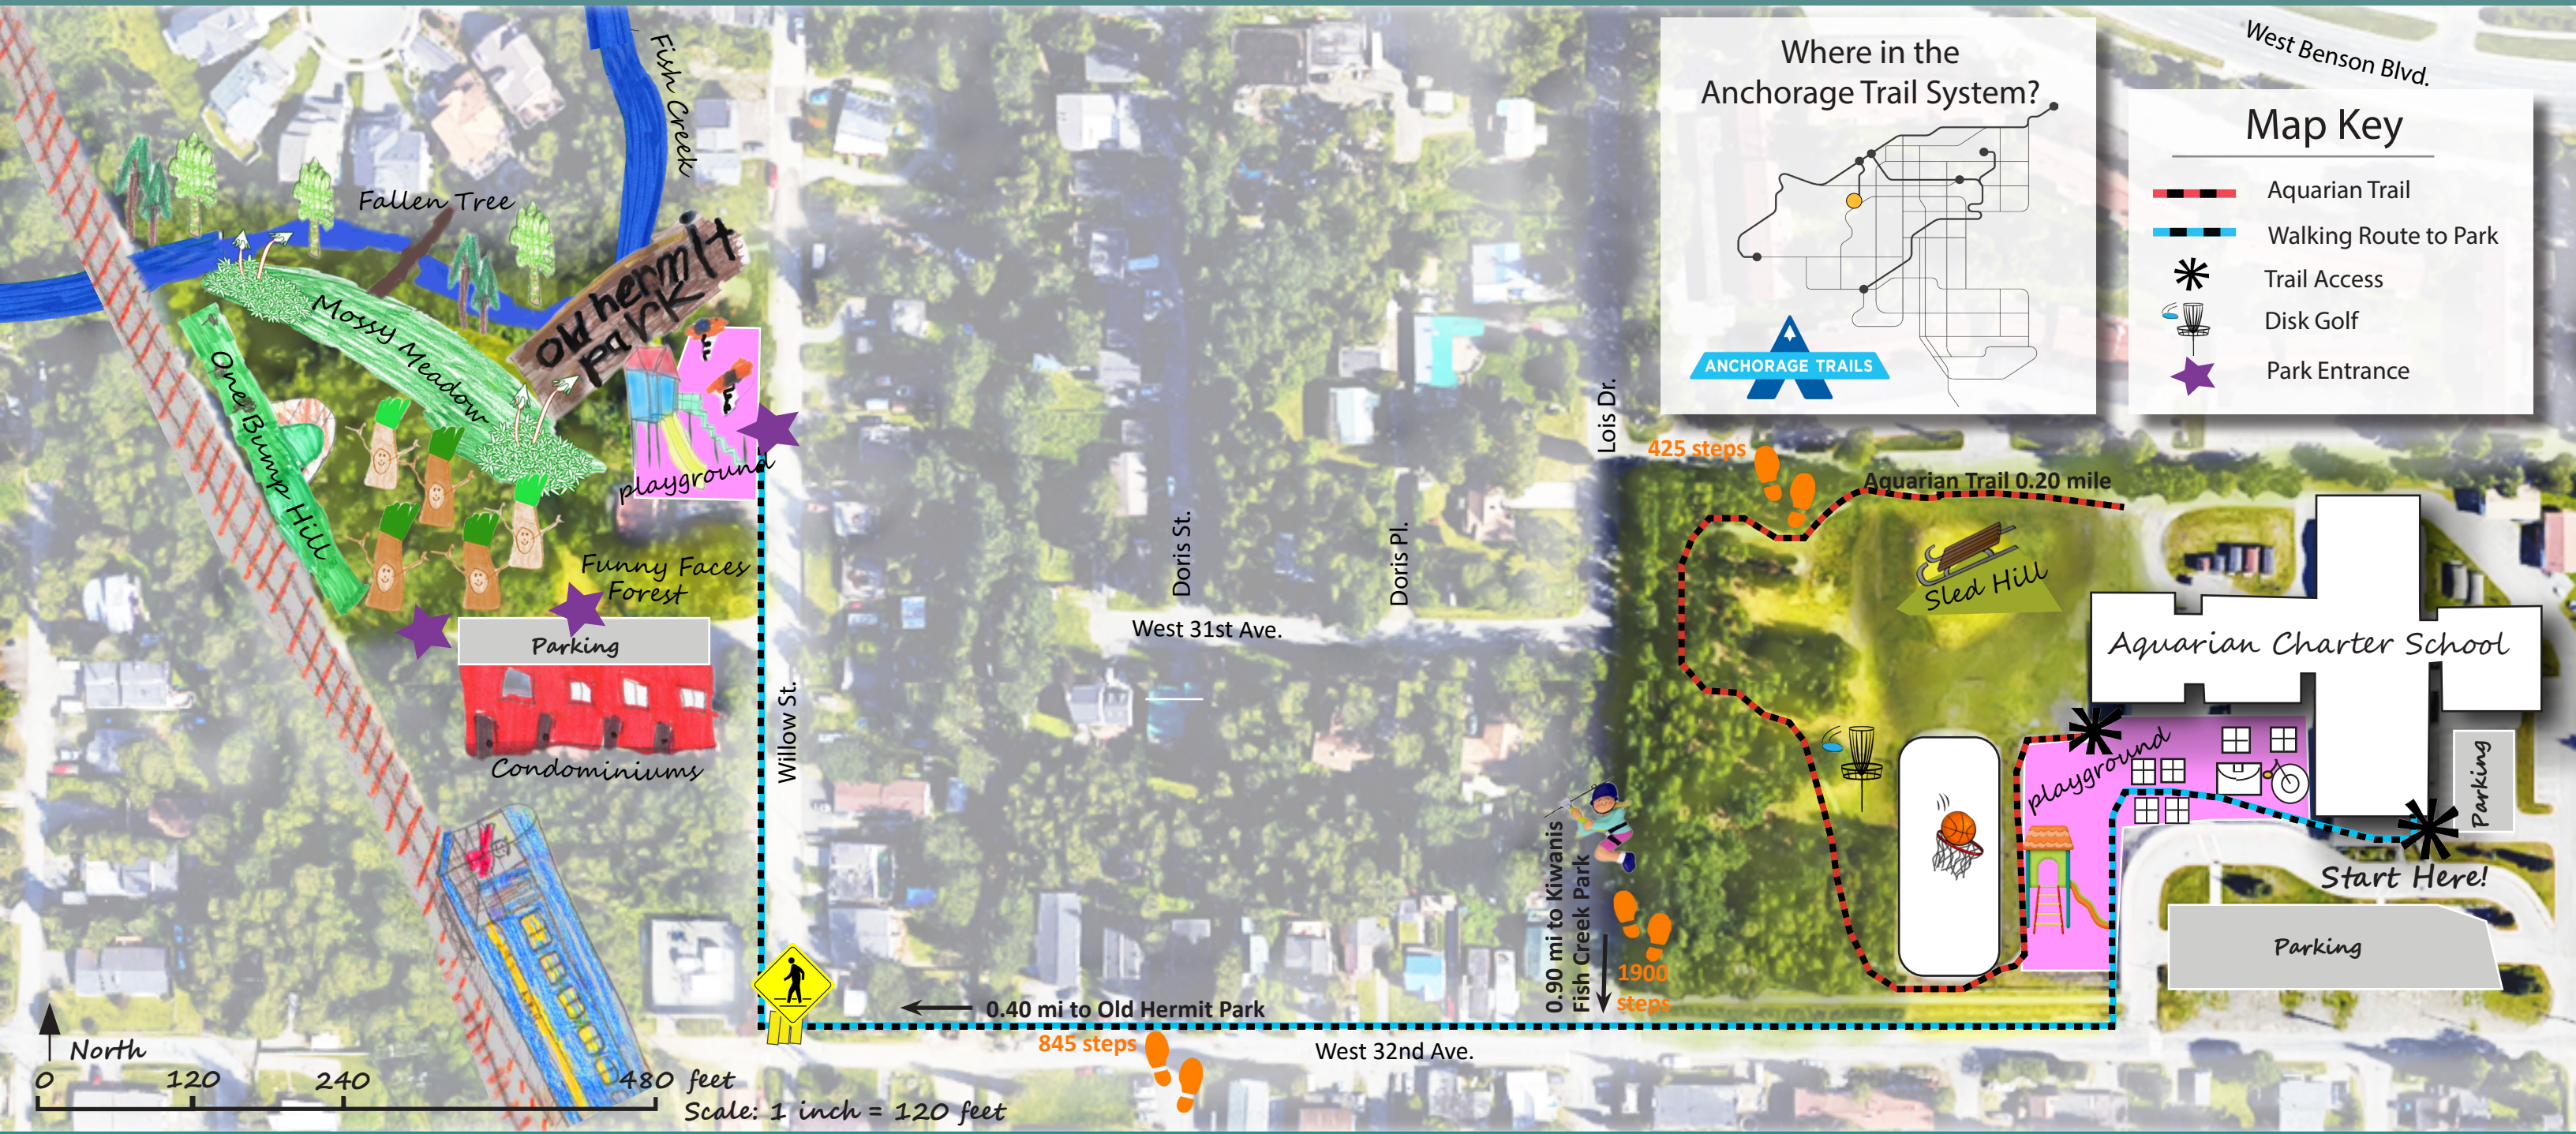

This map was designed with the creative vision and artwork of Ms. Marie Russell's 2016 kindergarten and first grade students, and Ms. Brenda Wimett's 2016 third and fourth grade students.

Aquarian Charter School

Schools on Trails: Old Hermit Park Nature Walk and Activity Map

The Aquarian Charter School trail connection to Old Hermit Park is part of the Schools on Trails initiative to promote outdoor learning, student health, and environmental education.

For more information visit <http://anchorageparkfoundation.org/programs/schools-trails/>