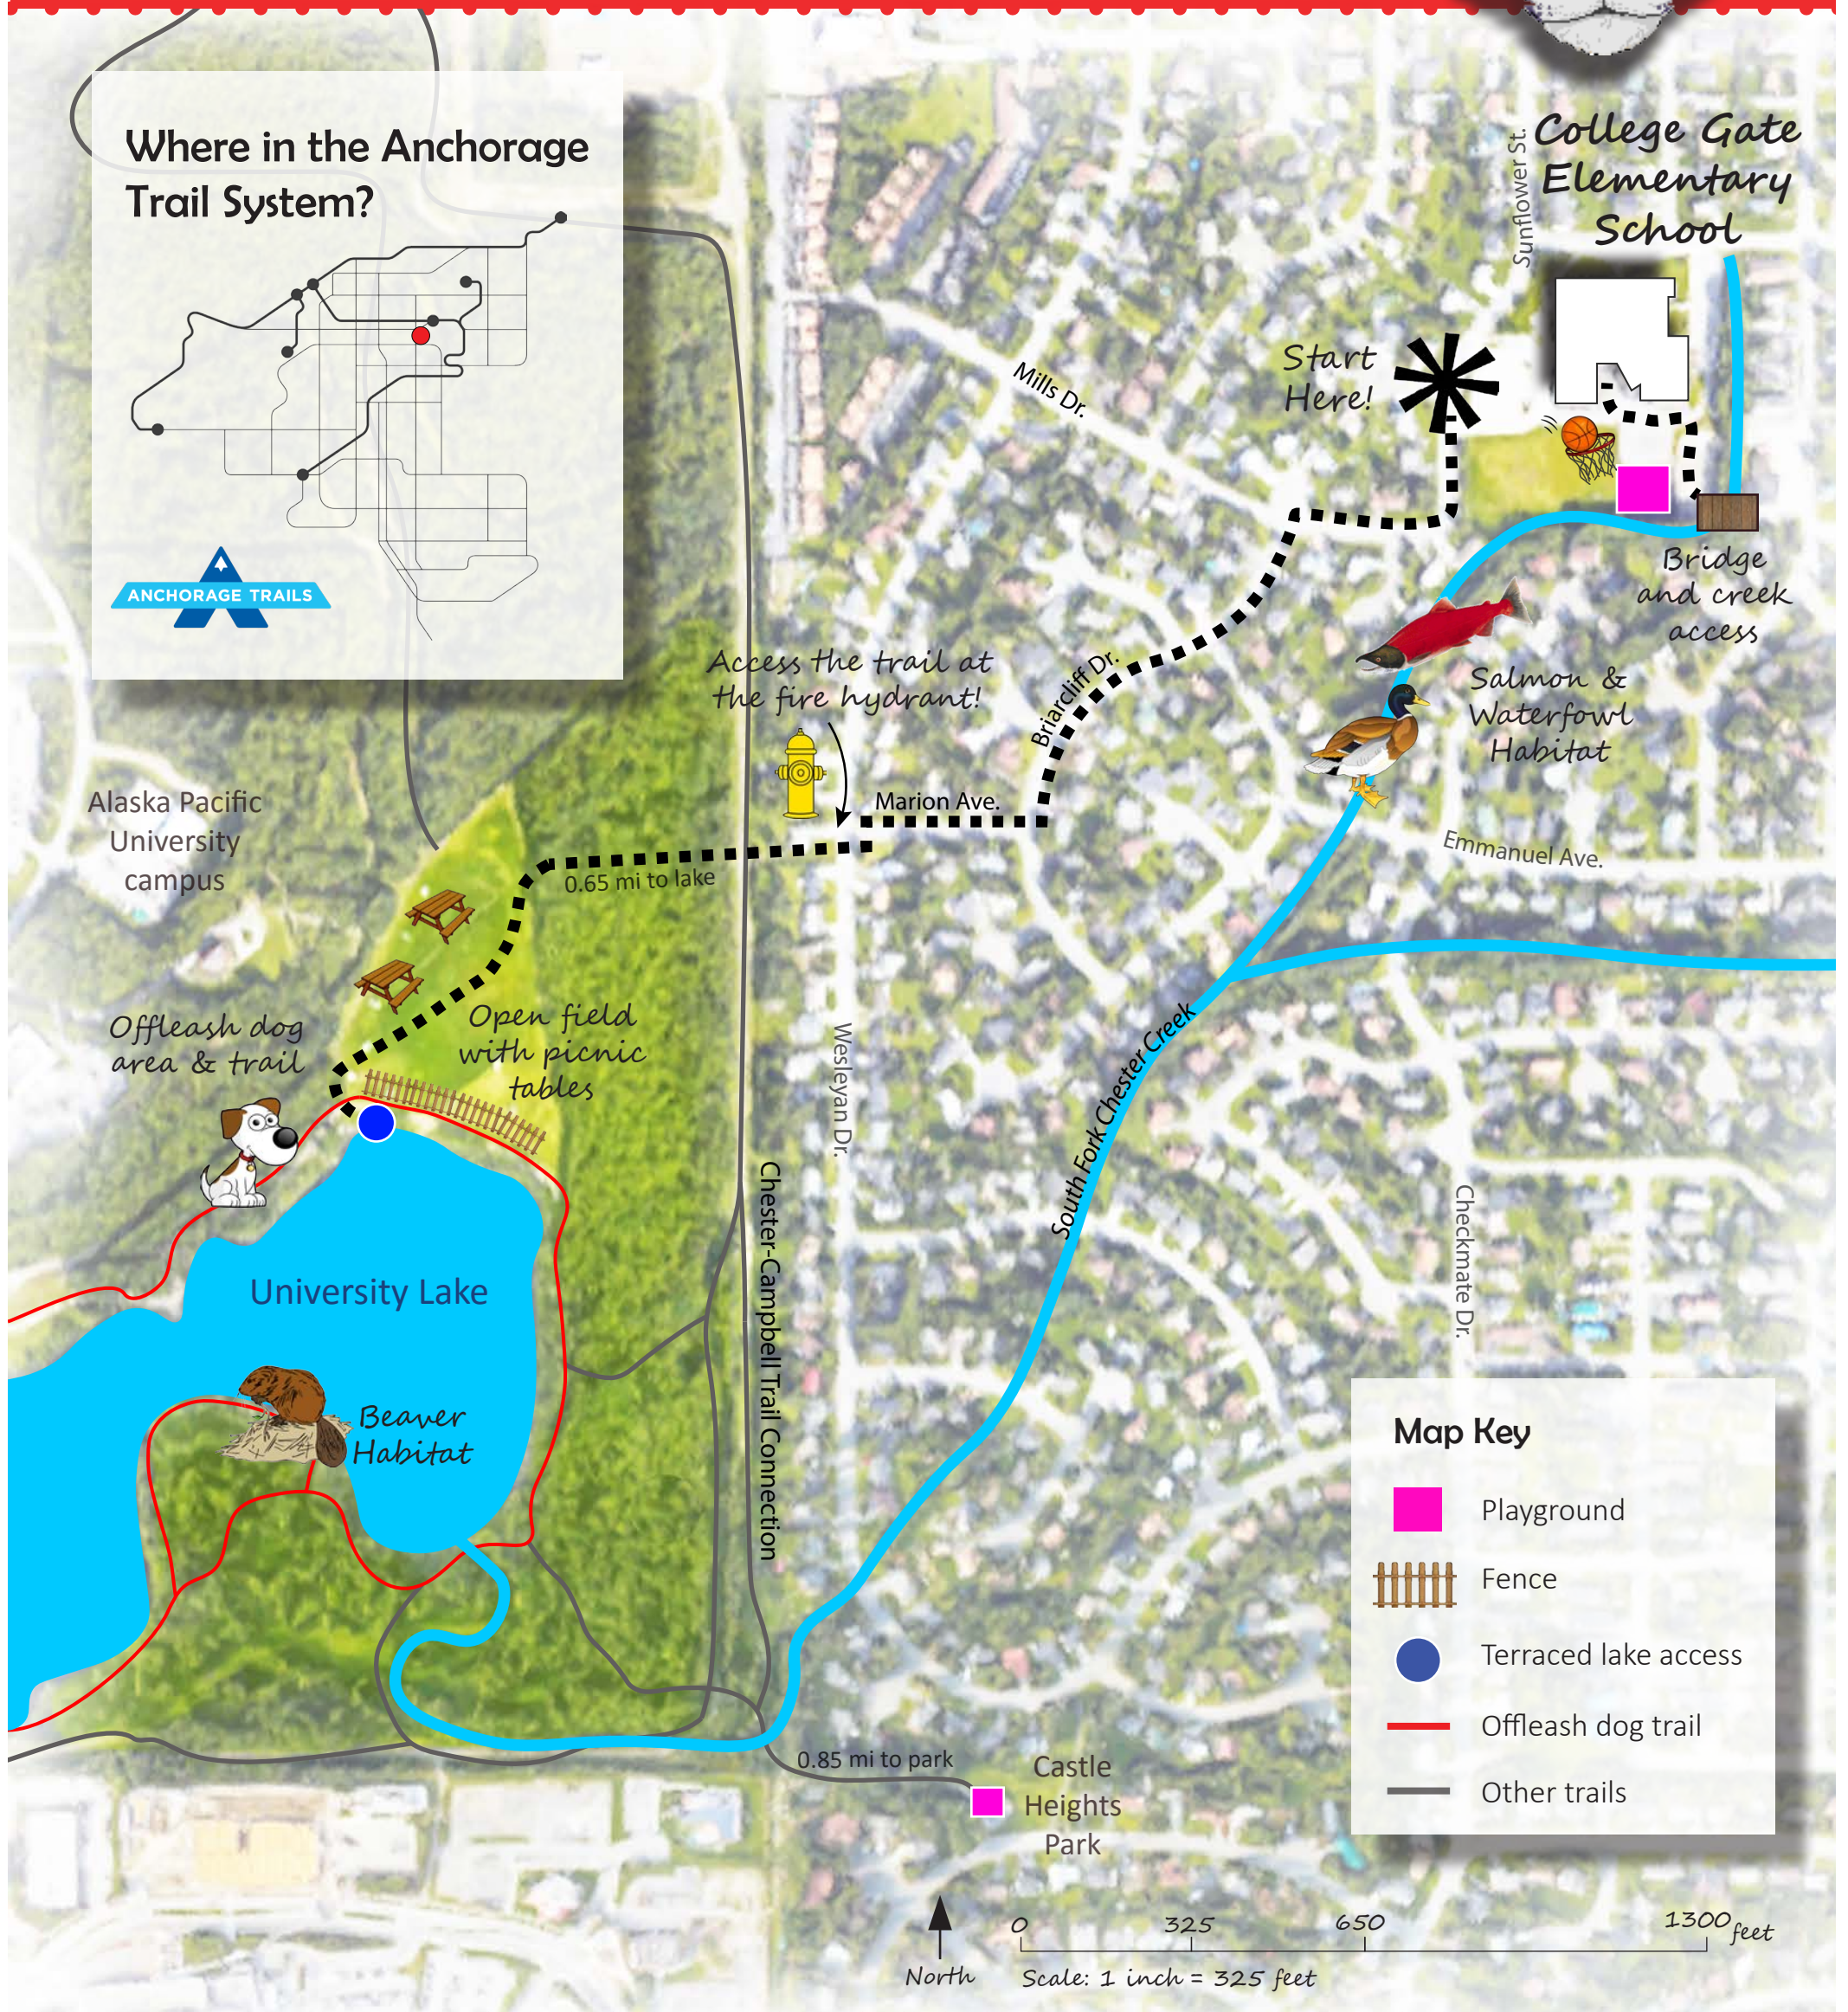

# College Gate Elementary School

## Trail Connection to University Lake Park

### Where in the Anchorage Trail System?

The College Gate trail connection to University Lake Park is part of the Schools on Trails initiative to promote outdoor learning, student health and environmental education.

For more information visit [www.anchorageparkfoundation.org/programs/trails-initiative/schools-trails](http://www.anchorageparkfoundation.org/programs/trails-initiative/schools-trails)