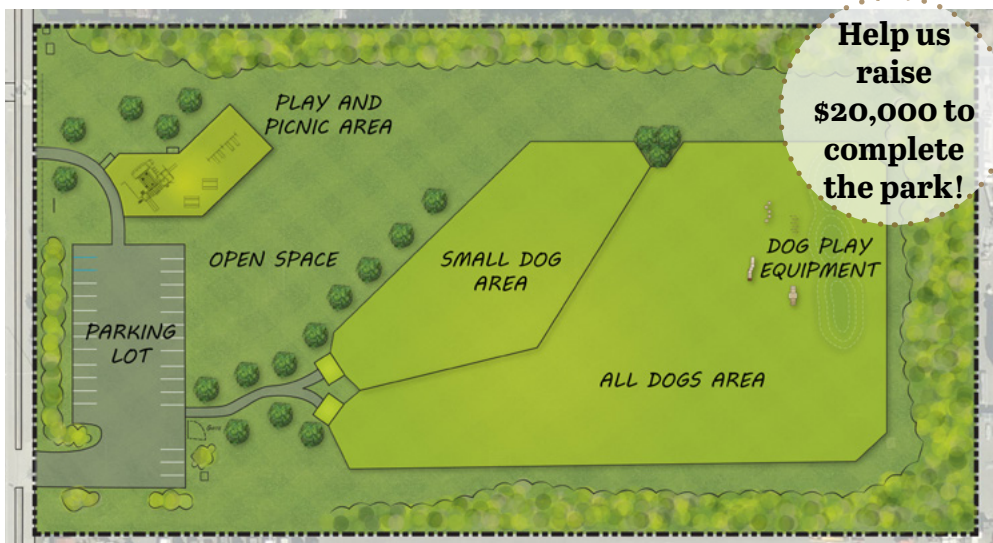

Envisioning

Whisper Faith Kovach Park

1904 Lore Road
Anchorage, Alaska

Community Wish List

Driven and passionate Abbott Loop neighbors have been working together to transform Whisper Faith Kovach Park into the community space of their dreams with healthy recreation opportunities for children, adults, and dogs alike.

Neighborhood children will climb on a renovated playground with updated equipment and inclusive play surfacing, while community members of all ages enjoy the new benches and picnic tables, activating Whisper Faith Kovach Park to its fullest potential!

Help us raise \$20,000 to complete the park!

Off-Leash Dog Park

- Separate fenced areas for little dogs and big dogs
- Double gated entrances for safe unleashing of dogs
- Dog play equipment

Playground & Picnic Area

- New play structure and swings
- Inclusive play, turf surfacing
- Benches and picnic tables

Safety & Parking Upgrades

- Improved visibility by removing the mound near the road
- Fencing
- Parking lot resurfacing