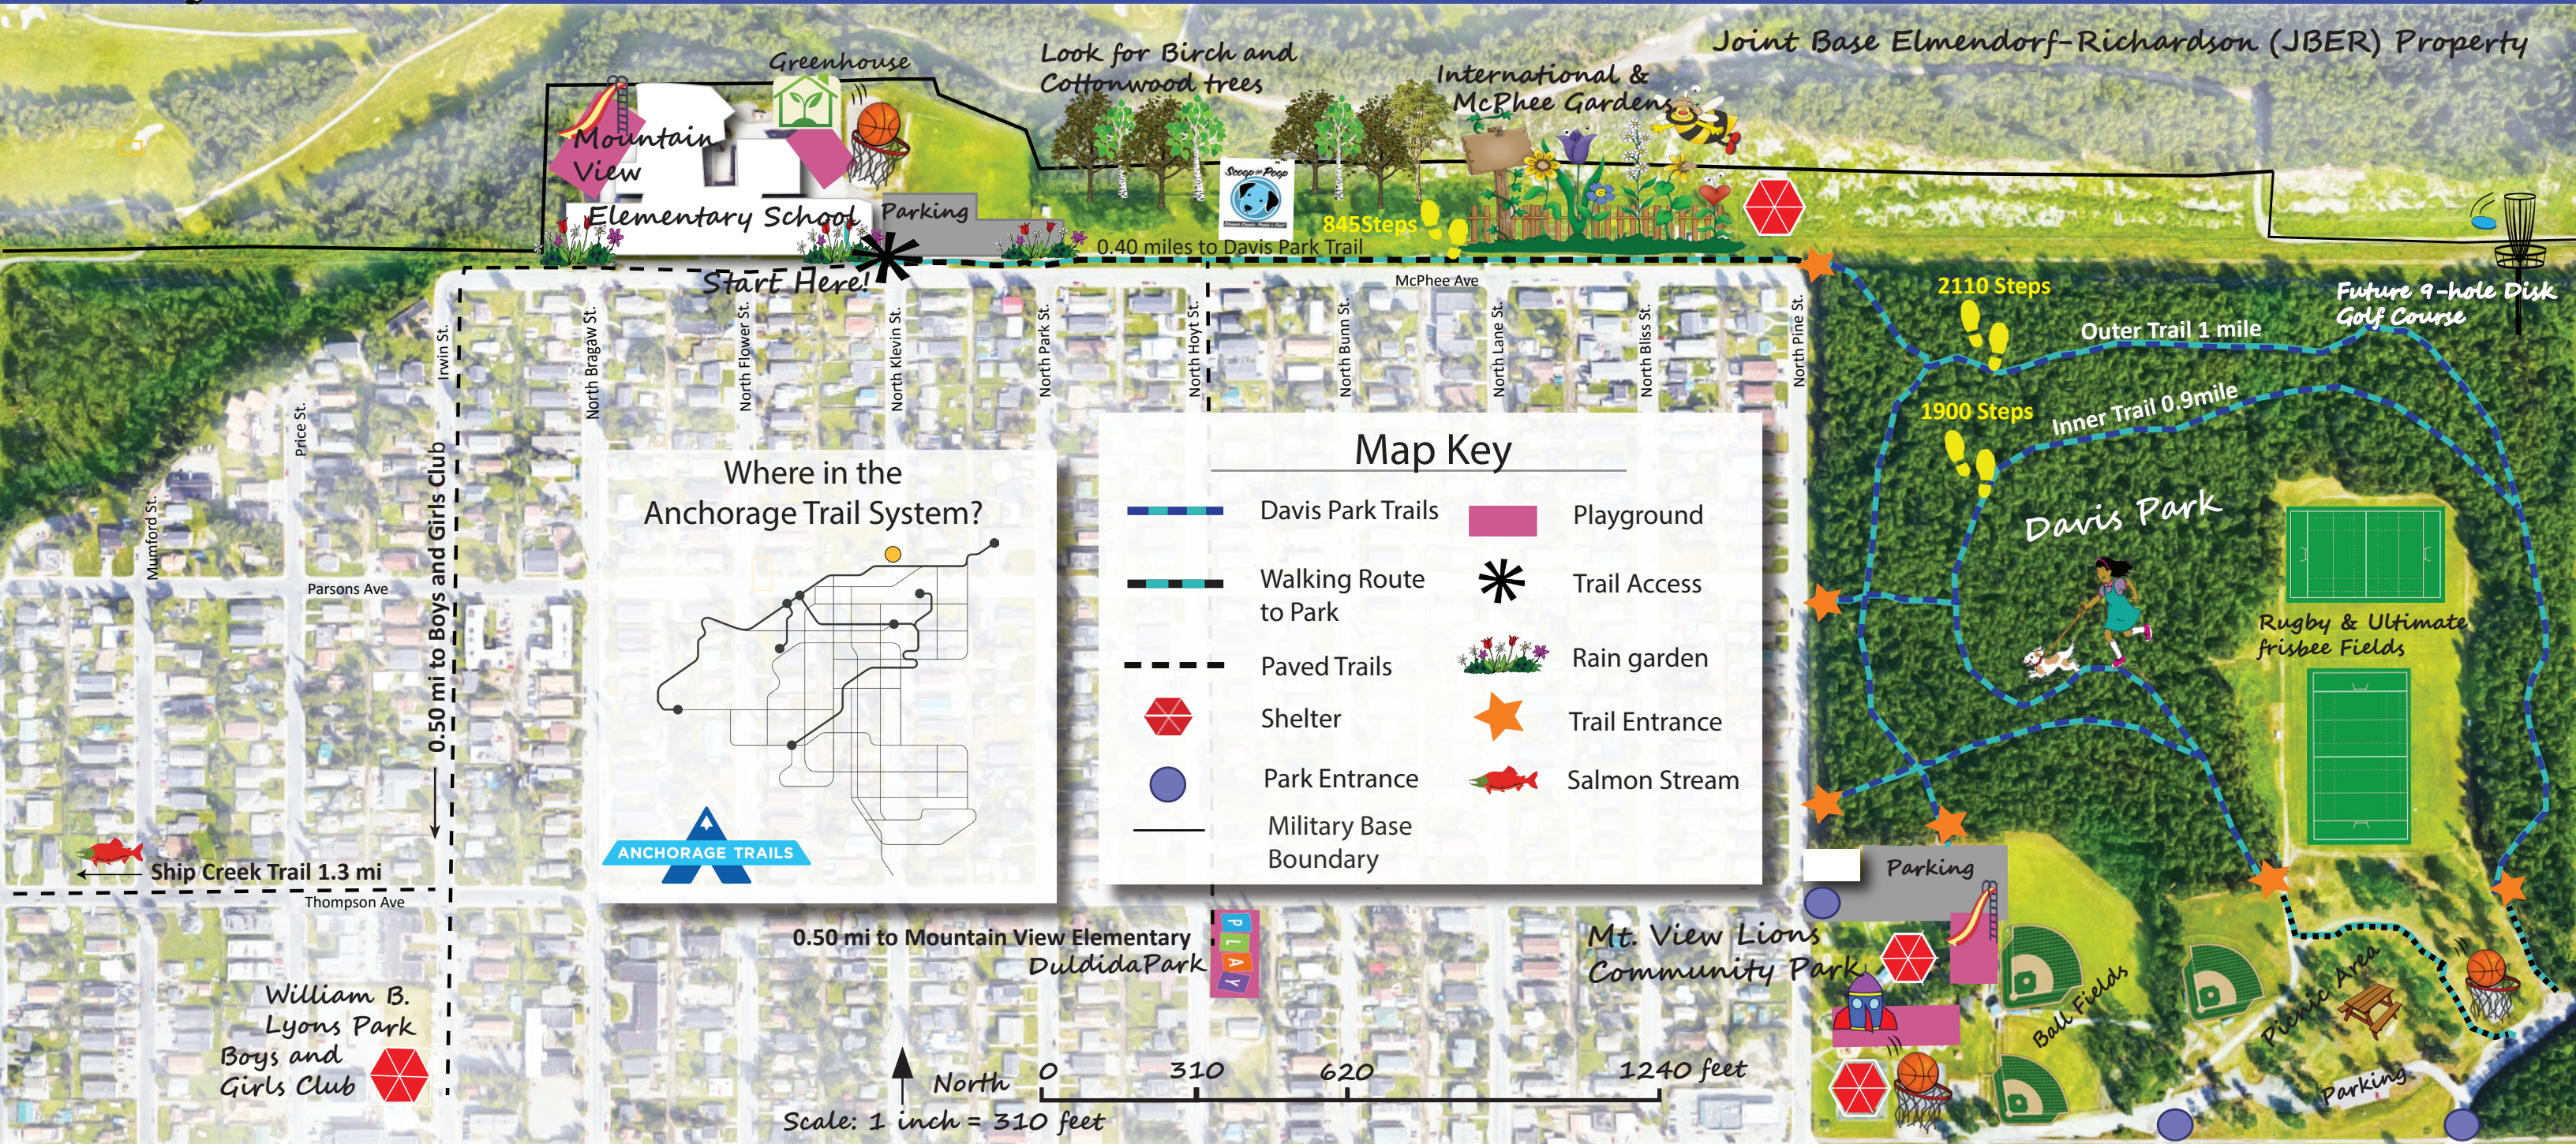

Mountain View Elementary School

Schools on Trails: Davis Park Nature Walk and Activity Map

The Mountain View Elementary trail connection to Davis Park is part of the Schools on Trails initiative to promote outdoor learning, student health and environmental education.

For more information visit <http://anchorageparkfoundation.org/programs/schools-trails/>