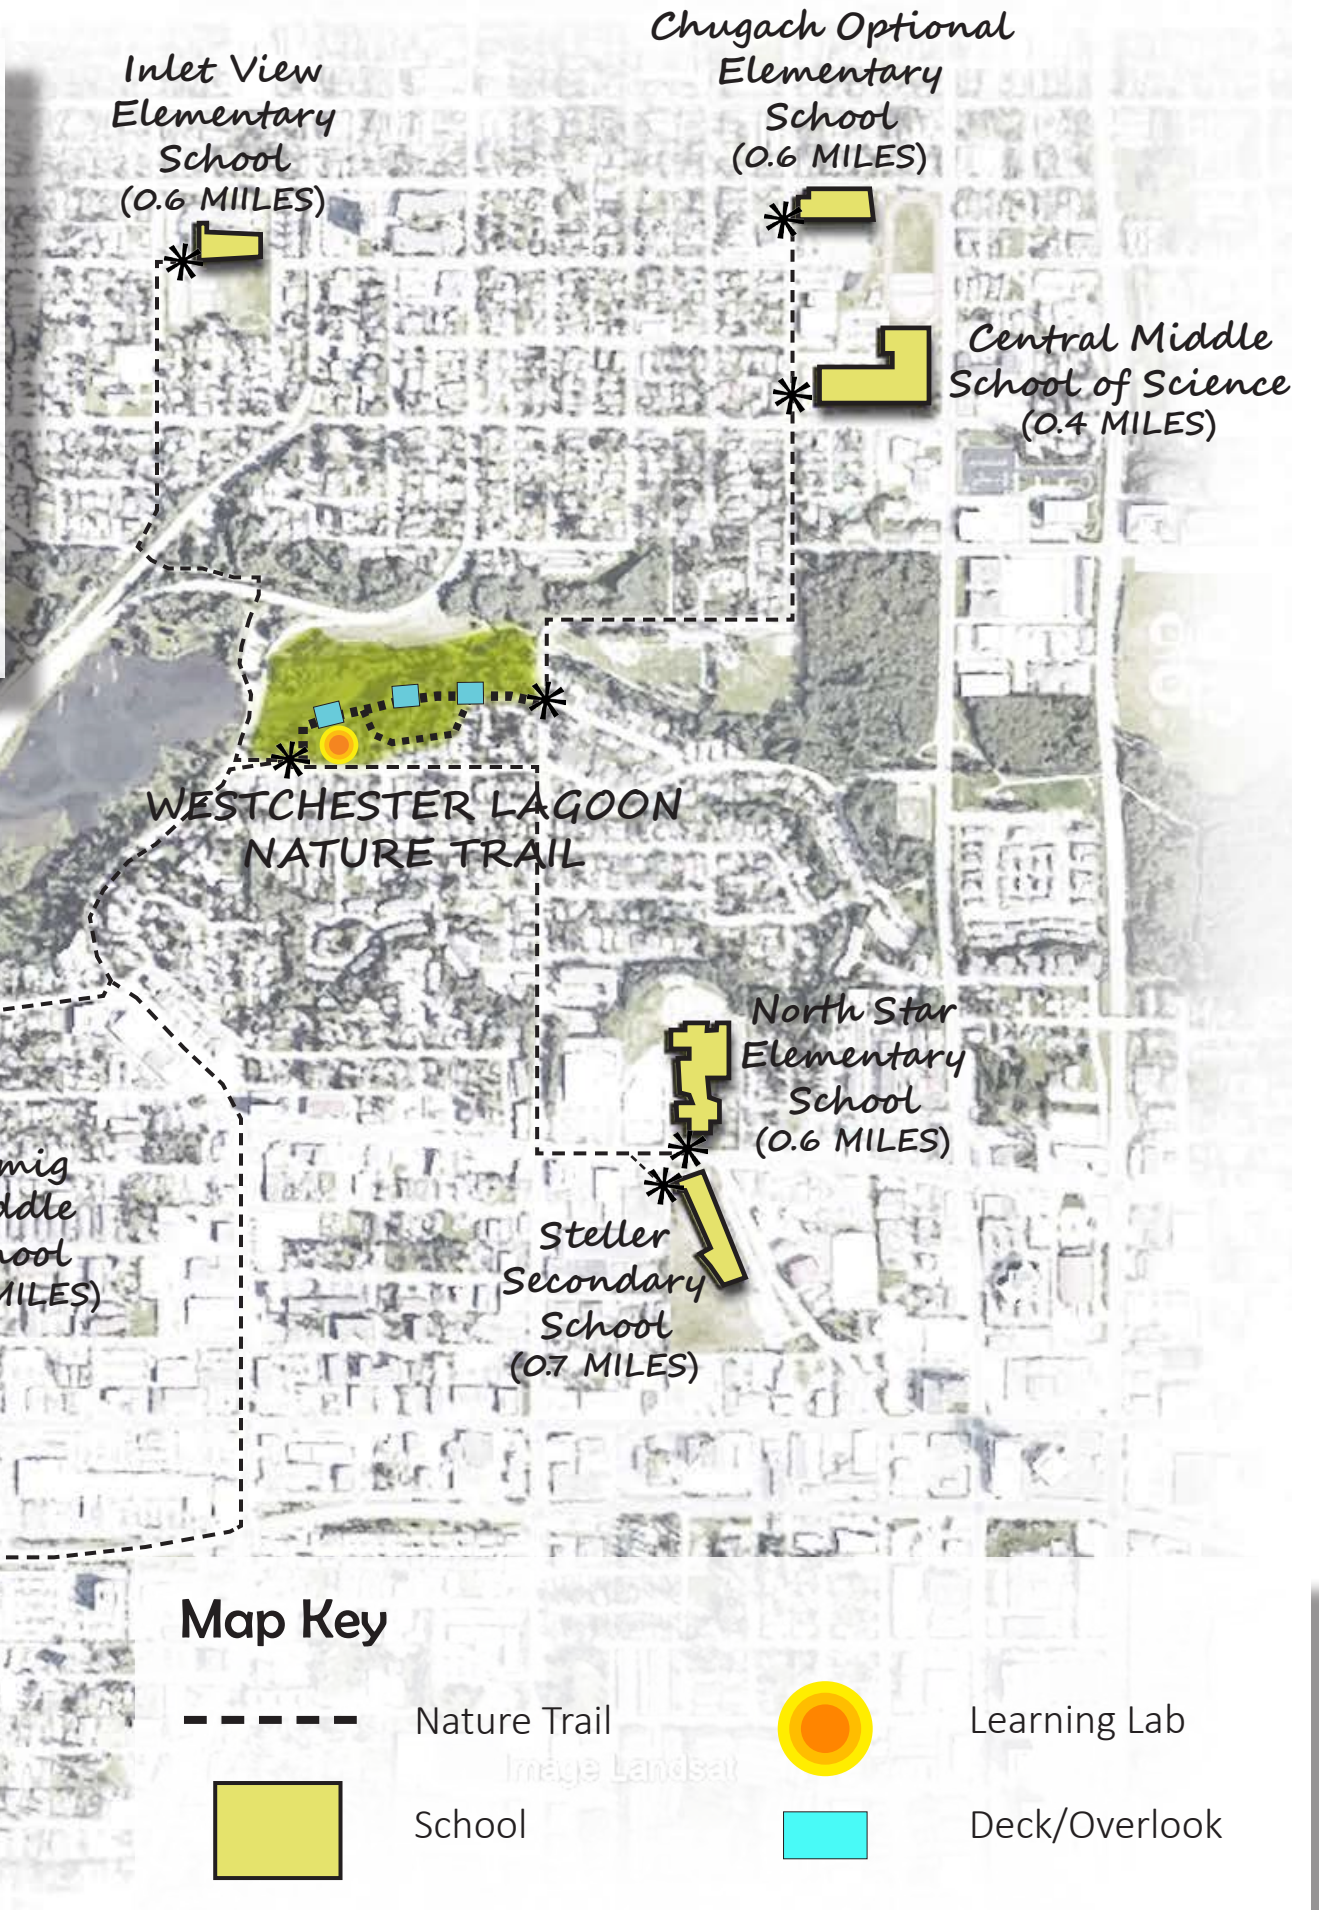

# Westchester Lagoon Nature Trail

Locating Neighborhood Schools Near the Upcoming Trail

Aquarian Charter School

Central Middle School of Science

Chugach Optional Elementary School

Inlet View Elementary School

## Where in the Anchorage Trail System?

The Westchester Nature Trail (construction 2016) is part of the Schools on Trails Initiative to promote outdoor learning, student health and environmental education. The trail is within walking distance of many schools and will include a learning lab, a boardwalk and overlooks, and a space for public art.