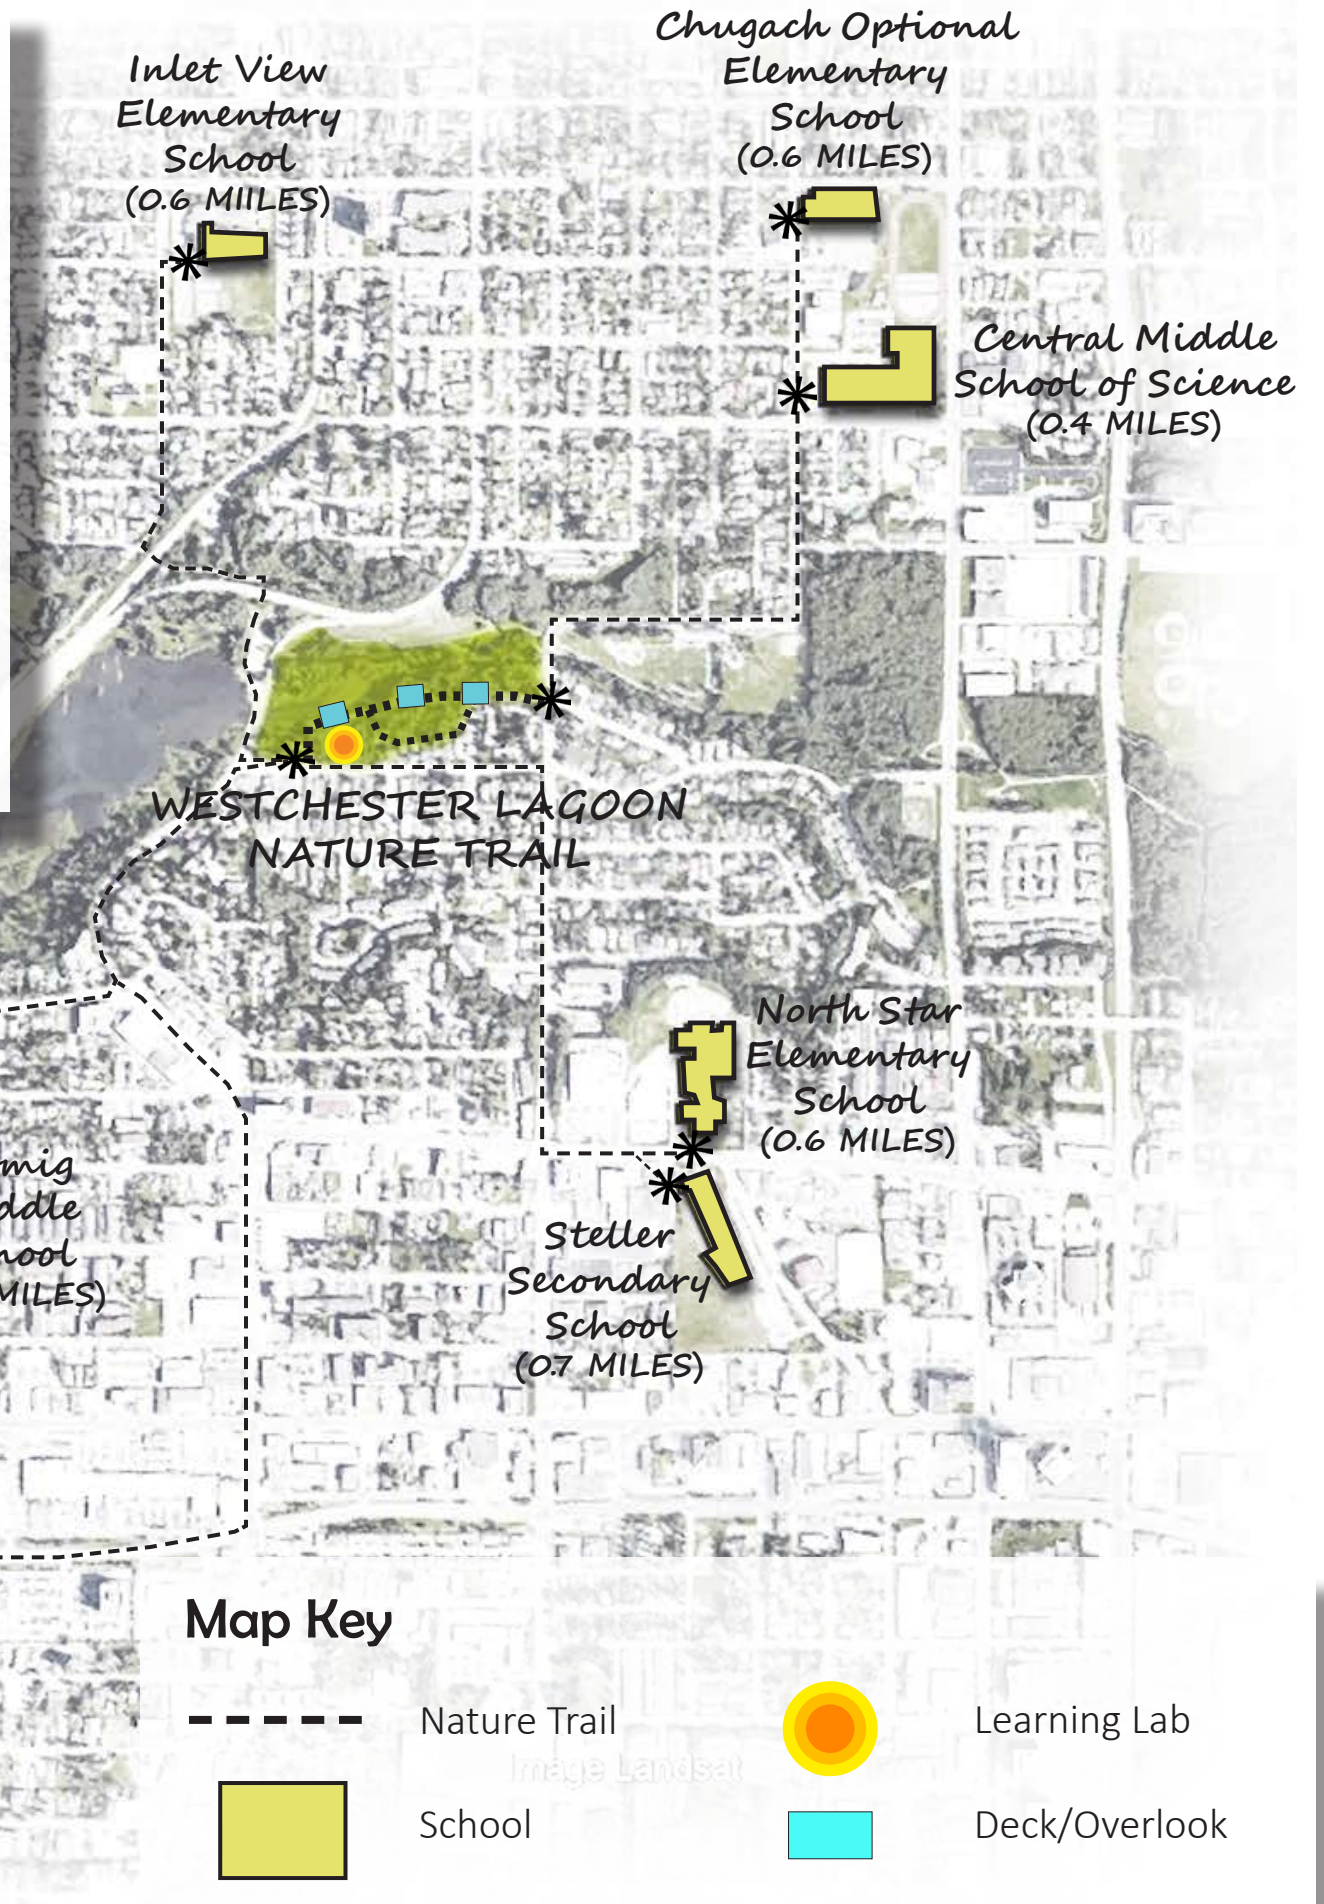

Westchester Lagoon Nature Trail

Locating Neighborhood Schools Near the Nature Trail

Aquarian Charter School

Central Middle School of Science

Chugach Optional Elementary School

Inlet View Elementary School

North Star Elementary School

Romig Middle School

Steller Secondary School

West High School

Where in the Anchorage Trail System?

The Westchester Nature Trail (construction 2016) is part of the Schools on Trails Initiative to promote outdoor learning, student health and environmental education. The trail is within walking distance of many schools and will include a learning lab, a boardwalk and overlooks, and a space for public art.