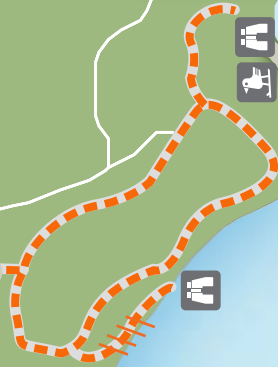

**CAMPBELL CREEK ESTUARY
NATURAL AREA (CCENA)**

Selkirk Dr.

Edinburgh Dr.

P

Campbell Lake

Campbell Creek
Estuary

*Anchorage Coastal
Wildlife Refuge*